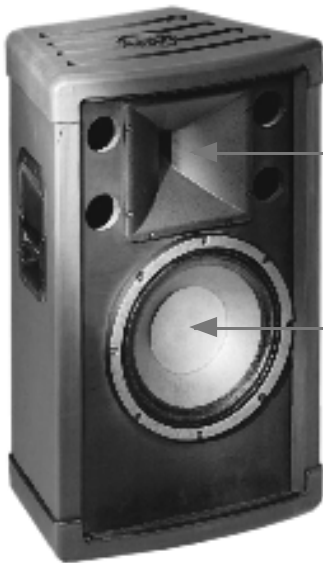

**PRODUCT SPARE PARTS INFO:**

**MANF:** RCF spa

Unit 17 Lynderswood Farm  
London Road, Black Notley  
Braintree, Essex CM77 8QN  
Tel: 01245 361578  
Fax: 01245 361357

email: sales@audio-workshop.co.uk

**MODEL:** EVENT 1000, 2-WAY BASS REFLEX LOUDSPEAKER

**DESCRIPTION:**

300 W RMS - 8 Ohm

1 woofer, Ø 300 mm (12") - 3" voice coil

1 compression driver loaded with polynomial horn 90° x 75°

**PART NO: DESCRIPTION**

15410076 HF DIAPHRAGM

11145022 COMPLETE WOOFER  
or  
11445017 RE-CONE KIT  
( not supplied with glue )

23031200 CROSSOVER

83660001 PROTECTION LAMP

**EVENT**

**Please refer all repairs to a Qualified audio / electronics engineer.  
240v ac mains is lethal if not teated with respect.**