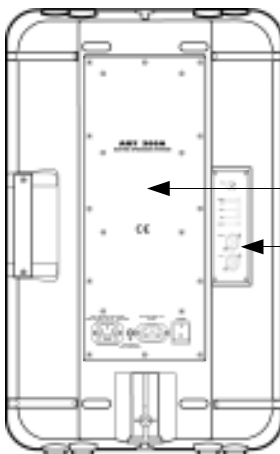

DESCRIPTION: Active Bass Reflex Subwoofer
 12 inch bass driver - 300 watt
 XLR in/out

PART NO: DESCRIPTION

- 11145024 COMPLETE BASS DRIVER
- or
- 11445024 RE CONE KIT ONLY
(not supplied with glue)

- 33090390 CABINET REAR
- 13401009 PROTECTION GRILL
- 33890100 RUBBER FOOT